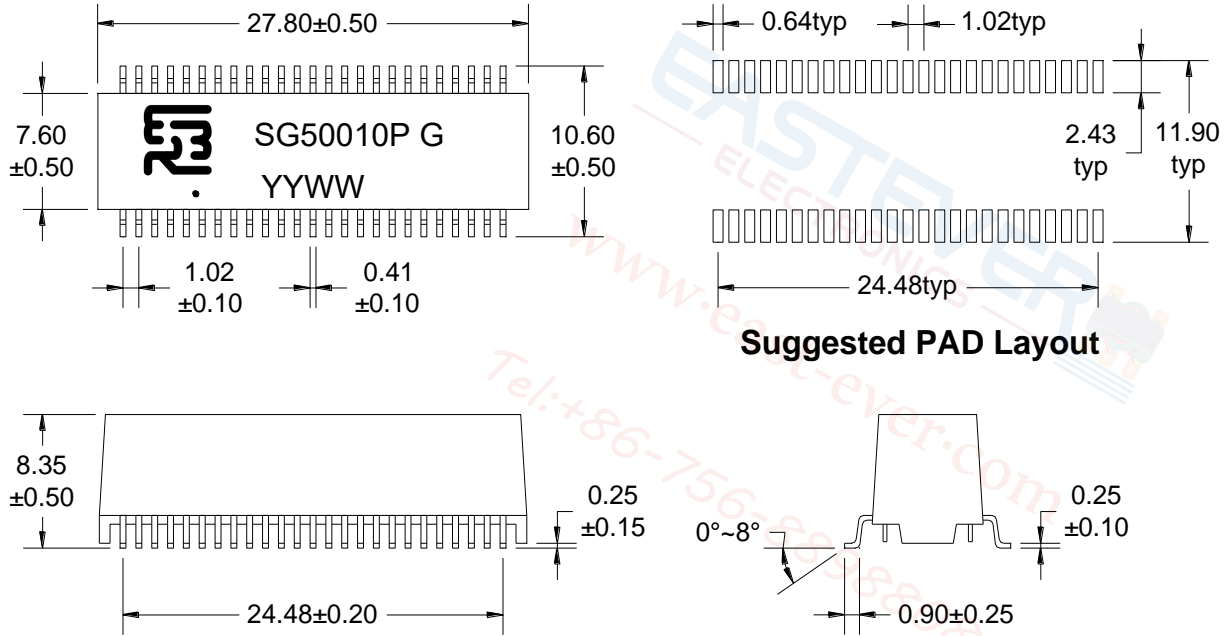

LAN Transformer

100/1000 BASE-T SG50010PG

REV: 0

A. MECHANICAL (unit:mm)

B. SCHEMATICS